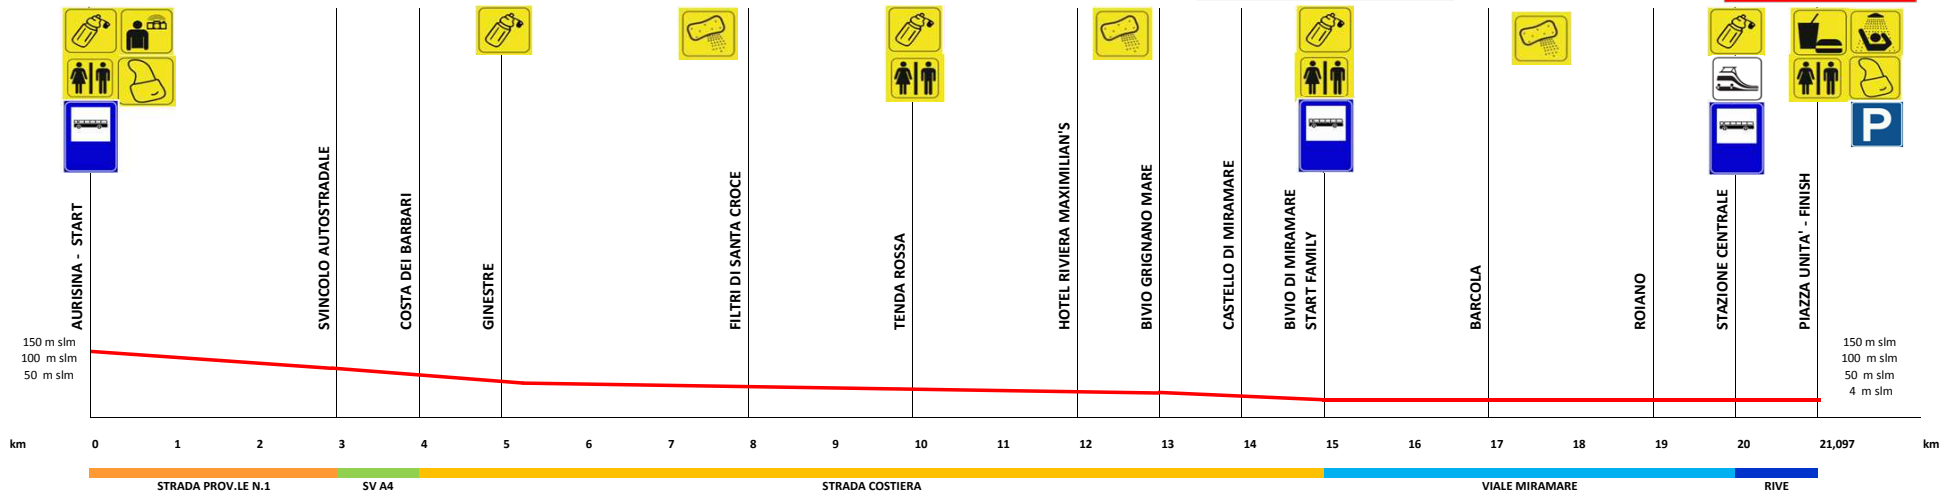

## START 21K

## START FAMILY

## FINISH

PARTENZA/DEPARTUR  
ARRIVO/ARRIVAL  
BUS

STAZIONE  
RAILWAY

CONSEGNA ACCREDITI  
BIBNUMBERS DELIVERY

RITIRO/CONSEGNA BORSE  
RETREAT/DELIVERY BAGS

RISTORO  
REFRESHMENT

SPUGNAGGIO  
SPONGING

WC

RISTOROFINALE  
FINAL REFRESHMENT

DOCCE  
SHOWERS